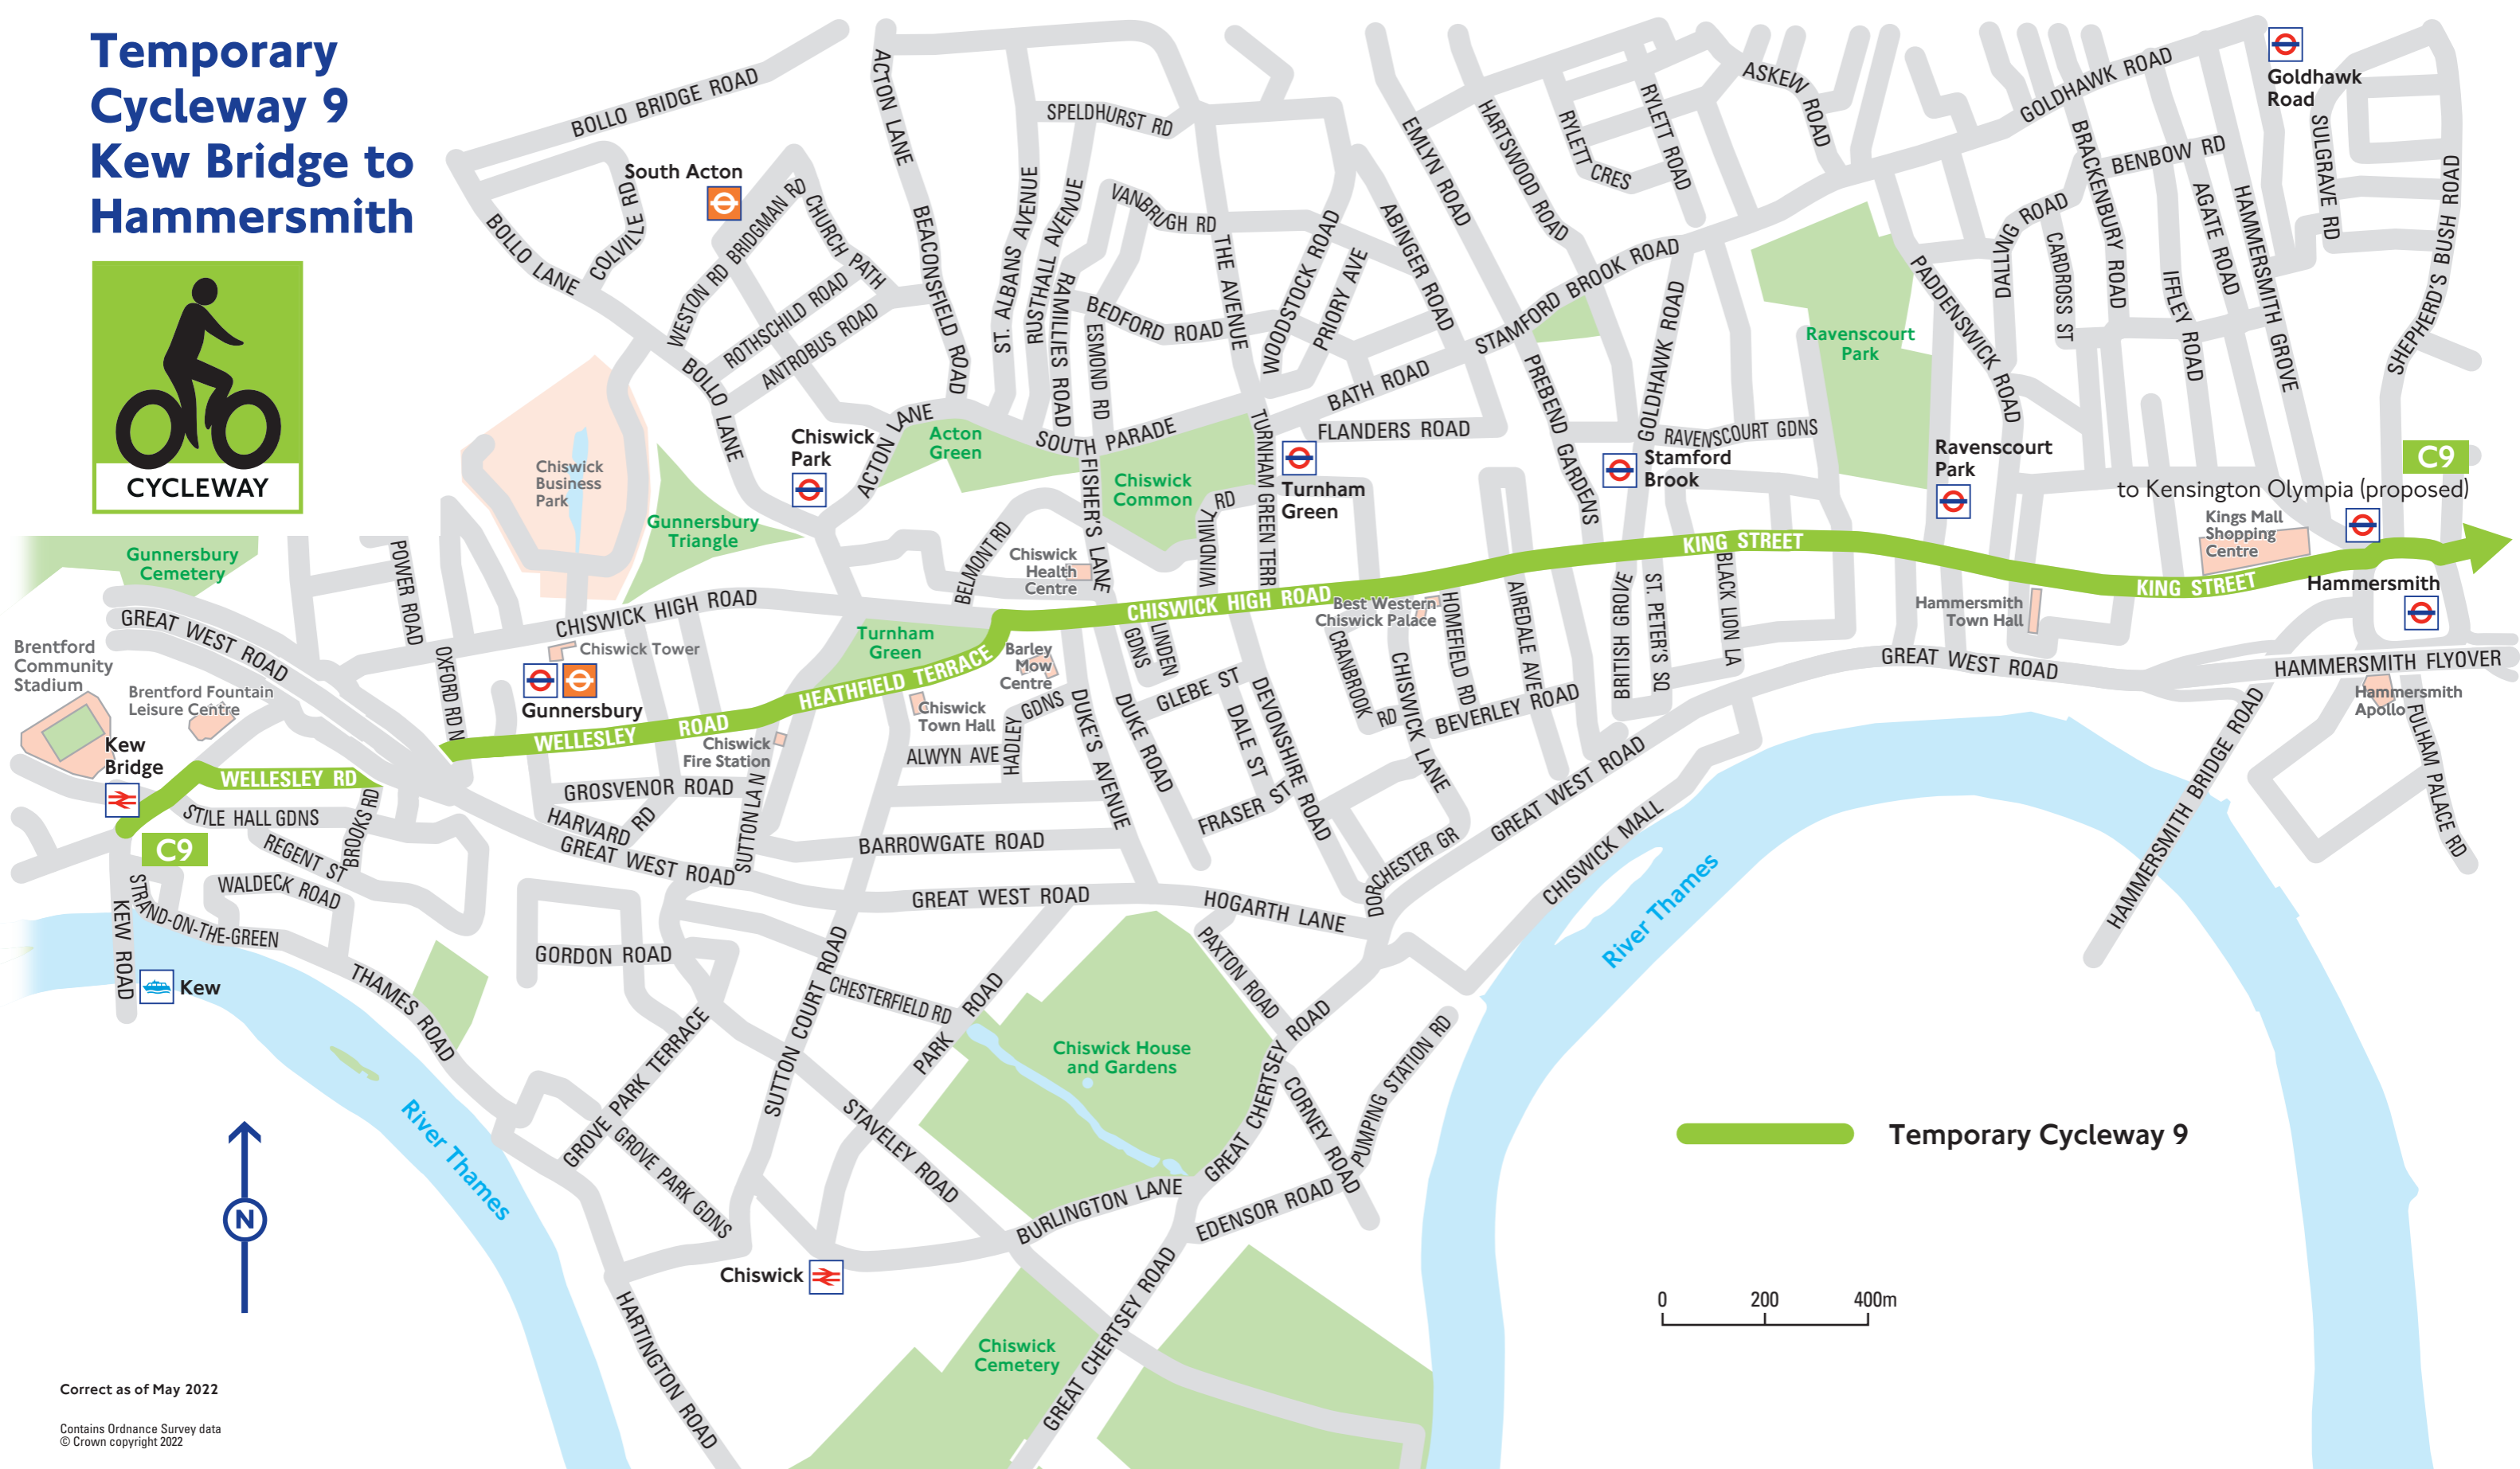

Temporary Cycleway 9 Kew Bridge to Hammersmith

Correct as of May 2022

Contains Ordnance Survey data
© Crown copyright 2022